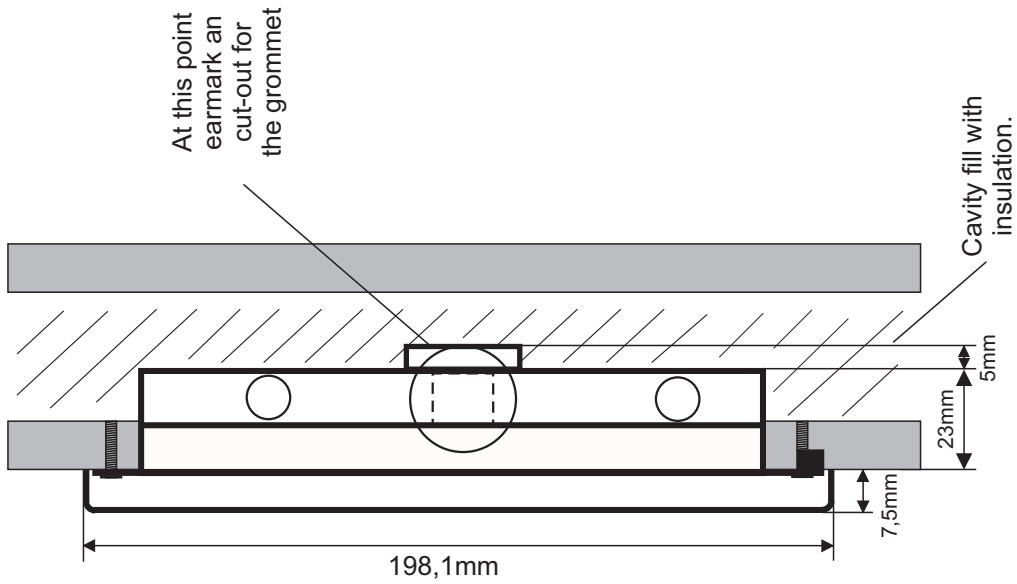

Overall width: 124mm

Sauna-  
exterior wall  
/min. 12mm

Housing trough

Installation opening for  
the housing trough

Flush-mounted fitting keyboard FCUxxxx-...

created:  
Schmalz  
05.11.2009

checked:

changed:  
Kanzinger  
16.08.2010