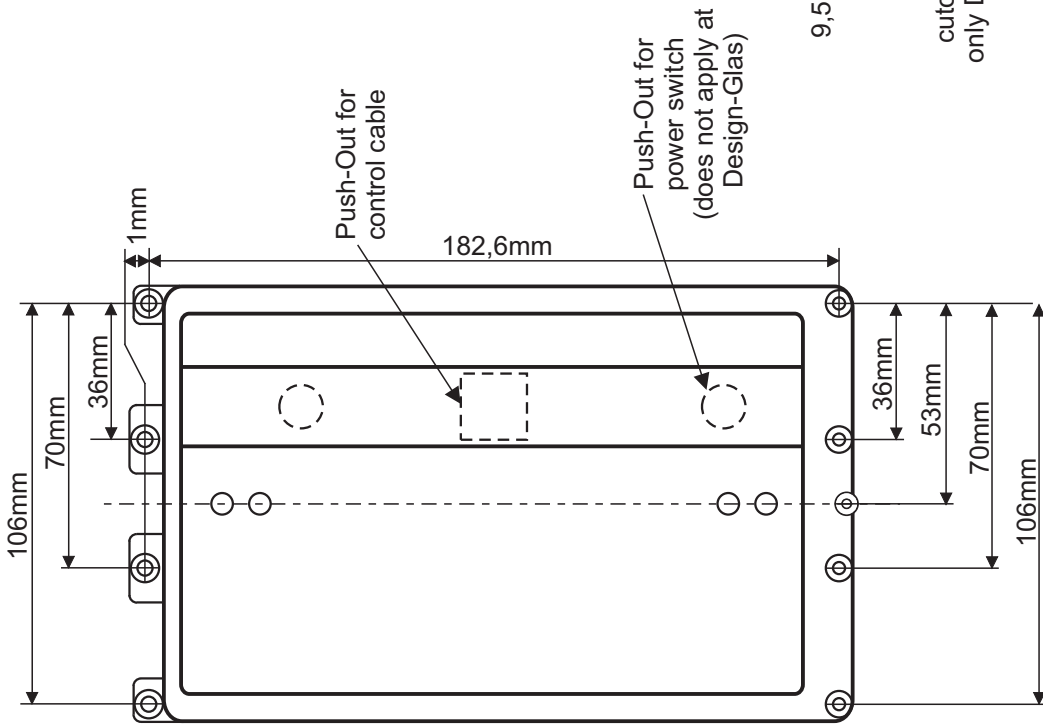

Overall width: 124mm

Sauna-  
exterior wall  
/min. 12mm

Housing trough

Installation opening for  
the housing trough

Flush-mounted fitting keyboard FCUxxxx-...

created:  
Schmalz  
05.11.2009

checked:

changed:  
Kanzinger  
16.08.2010