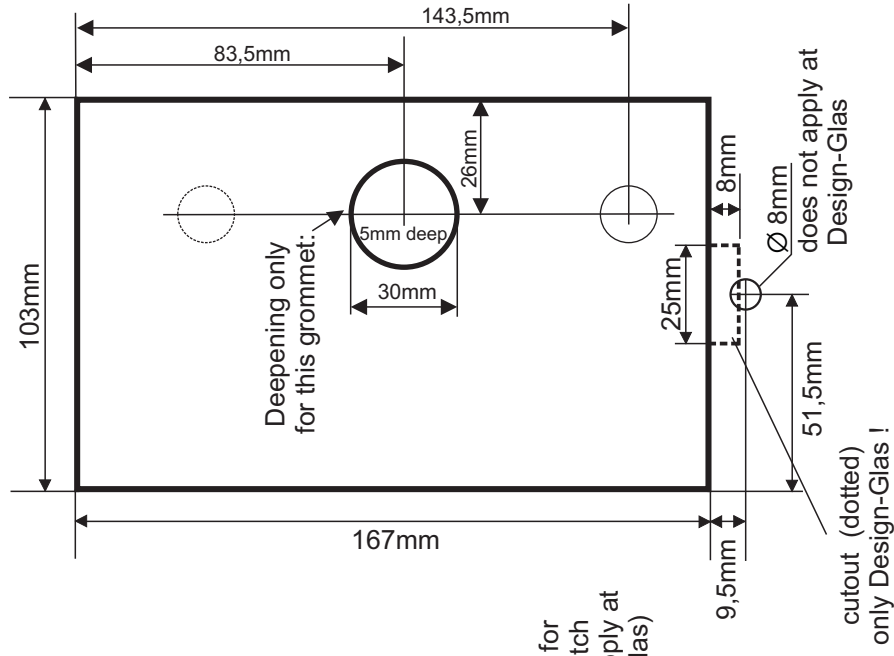

Overall width: 124mm

Sauna-  
exterior wall  
/min. 12mm

Housing trough

Installation opening for  
the housing trough

Flush-mounted fitting keyboard FCUxxxx-...

created:  
Schmalz  
05.11.2009

checked:

changed:  
Kanzinger  
16.08.2010